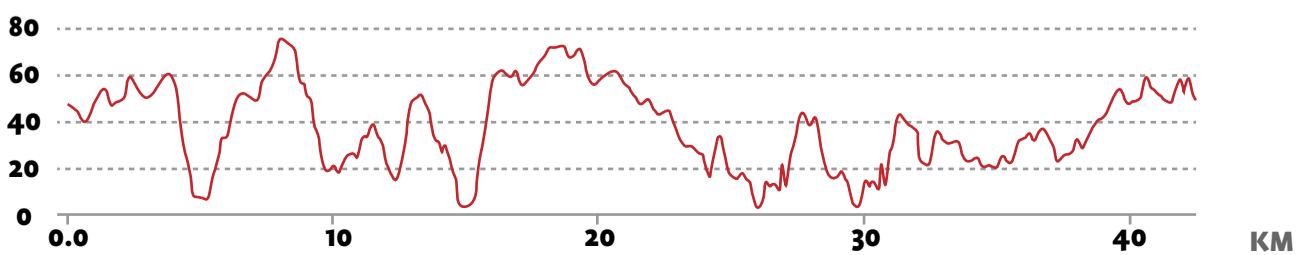

Elevation (m)

-  Water Station
-  GU Energy Gels
-  KM Marker