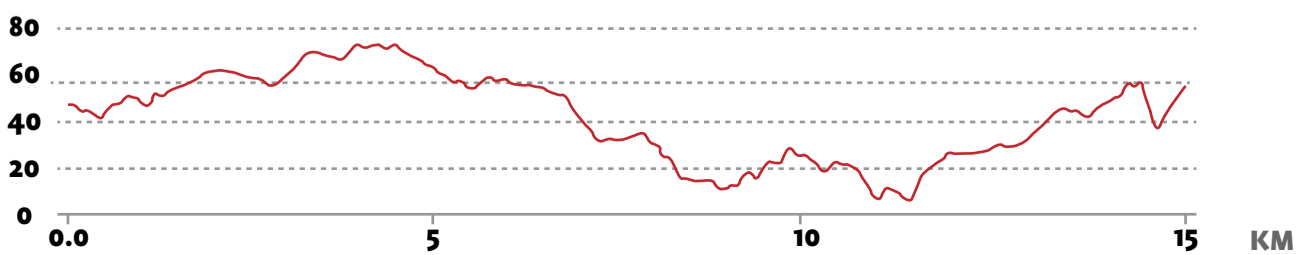

Elevation (m)

 Water Station

 KM Marker