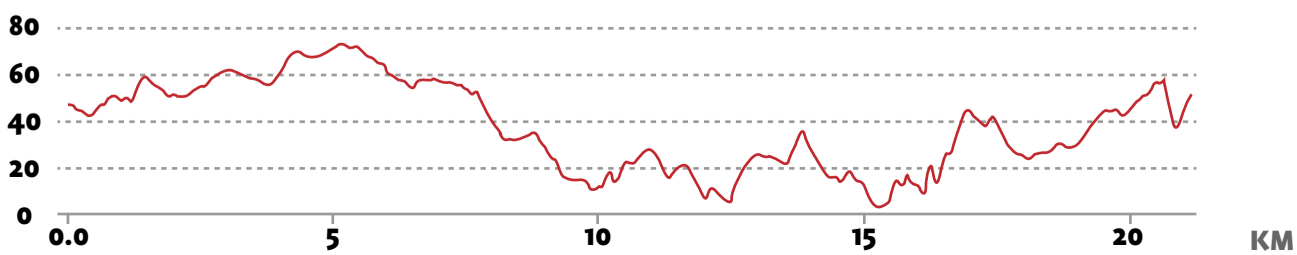

Medavie Blue Cross Half Marathon

1000 m

Elevation (m)

-  Water Station
-  GU Energy Gels
-  KM Marker