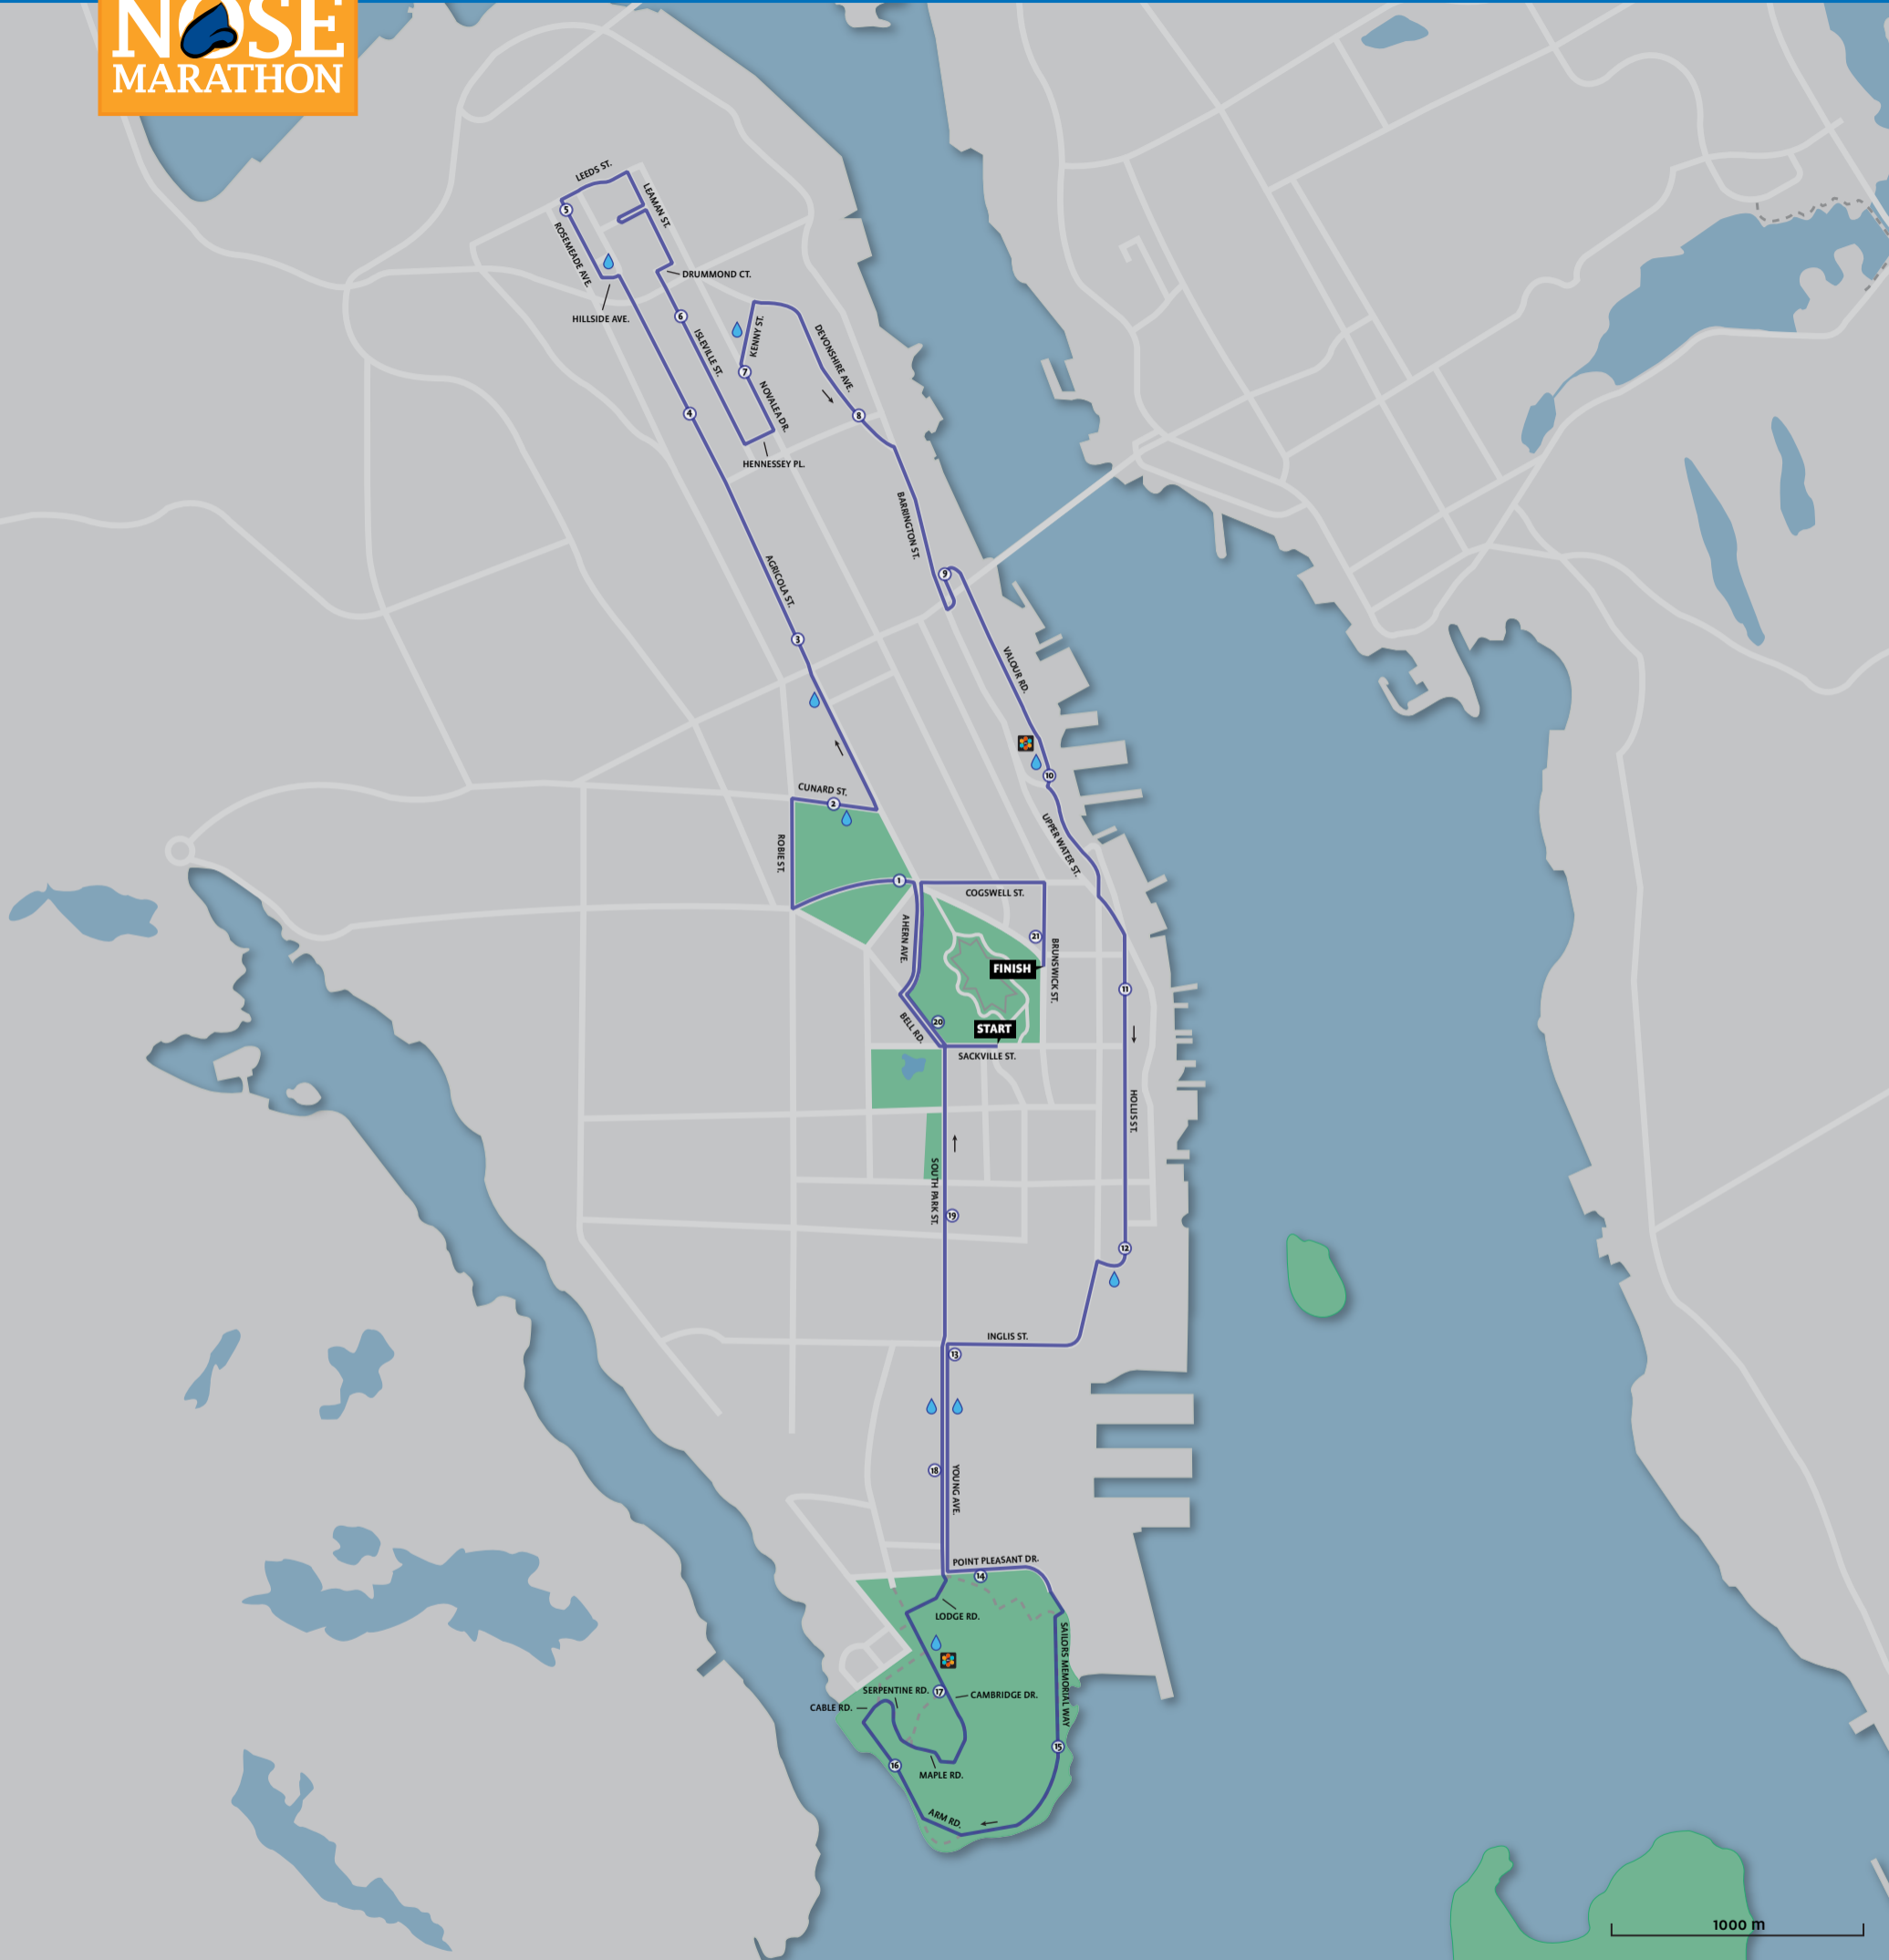

Medavie Blue Cross Half Marathon

1000 m

Elevation (m)

-  Water Station
-  GU Energy Gels
-  KM Marker