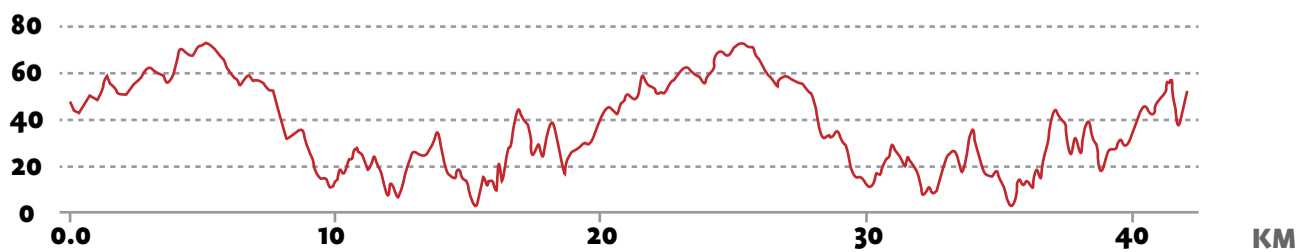

Elevation (m)

-  Water Station
-  GU Energy Gels
-  KM Marker