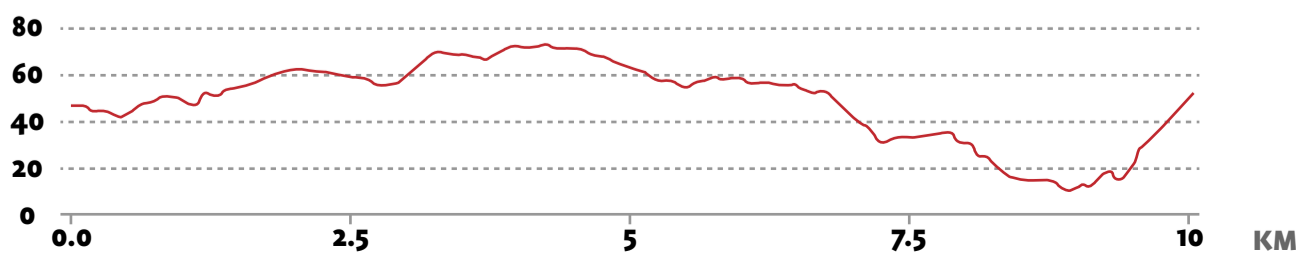

Elevation (m)

-  Water Station
-  KM Marker