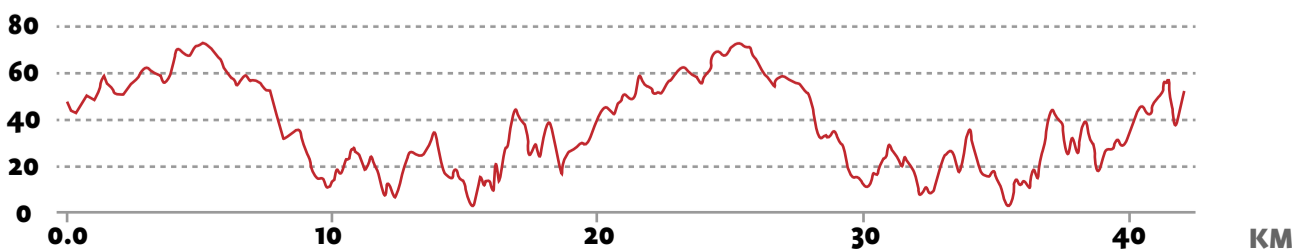

1000 m

Elevation (m)

-  Water Station
-  Team Relay Exchange Zone
-  KM Marker