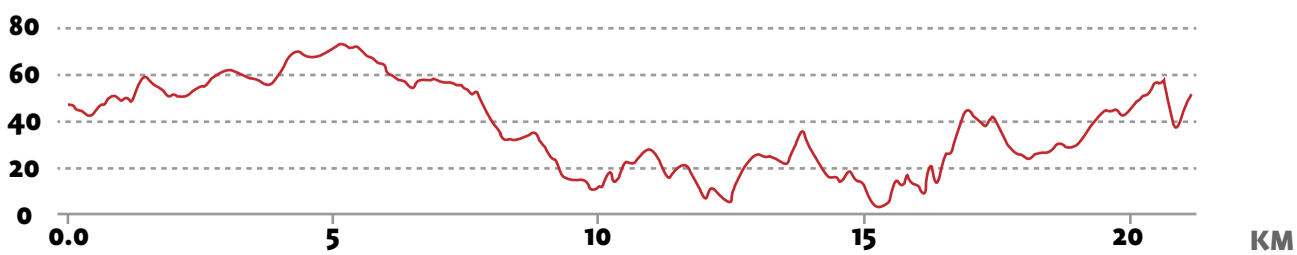

1000 m

Elevation (m)

-  Water Station
-  GU Energy Gels
-  KM Marker