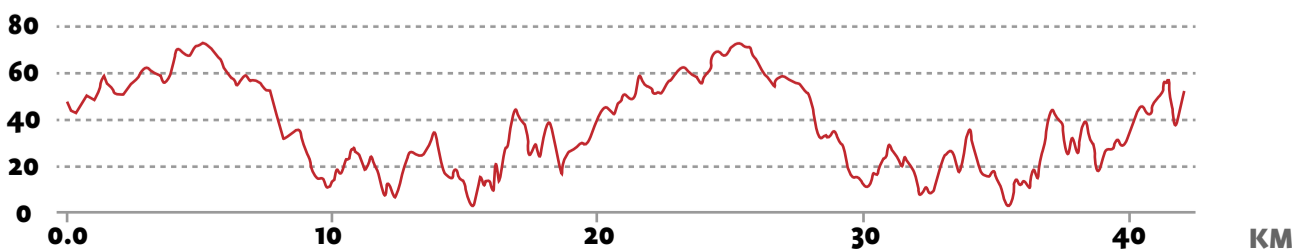

1000 m

Elevation (m)

-  Water Station
-  GU Energy Gels
-  KM Marker