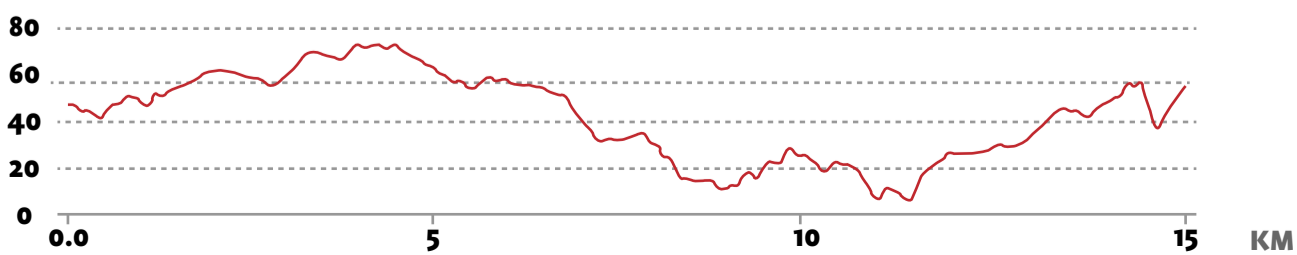

Elevation (m)

-  Water Station
-  KM Marker