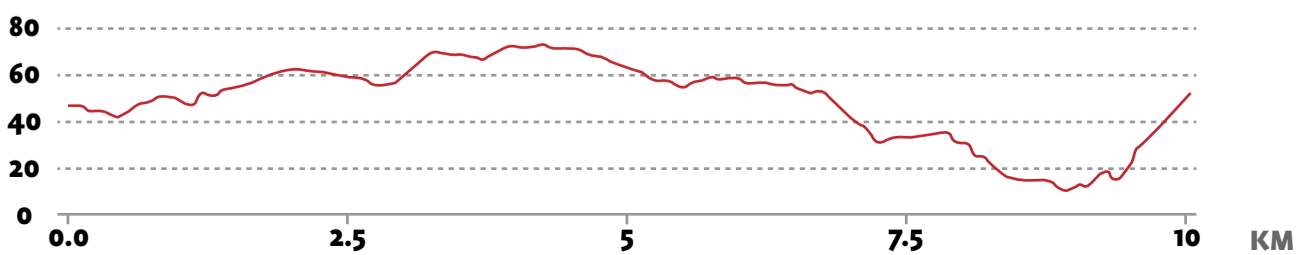

500 m

Elevation (m)

-  Water Station
-  KM Marker