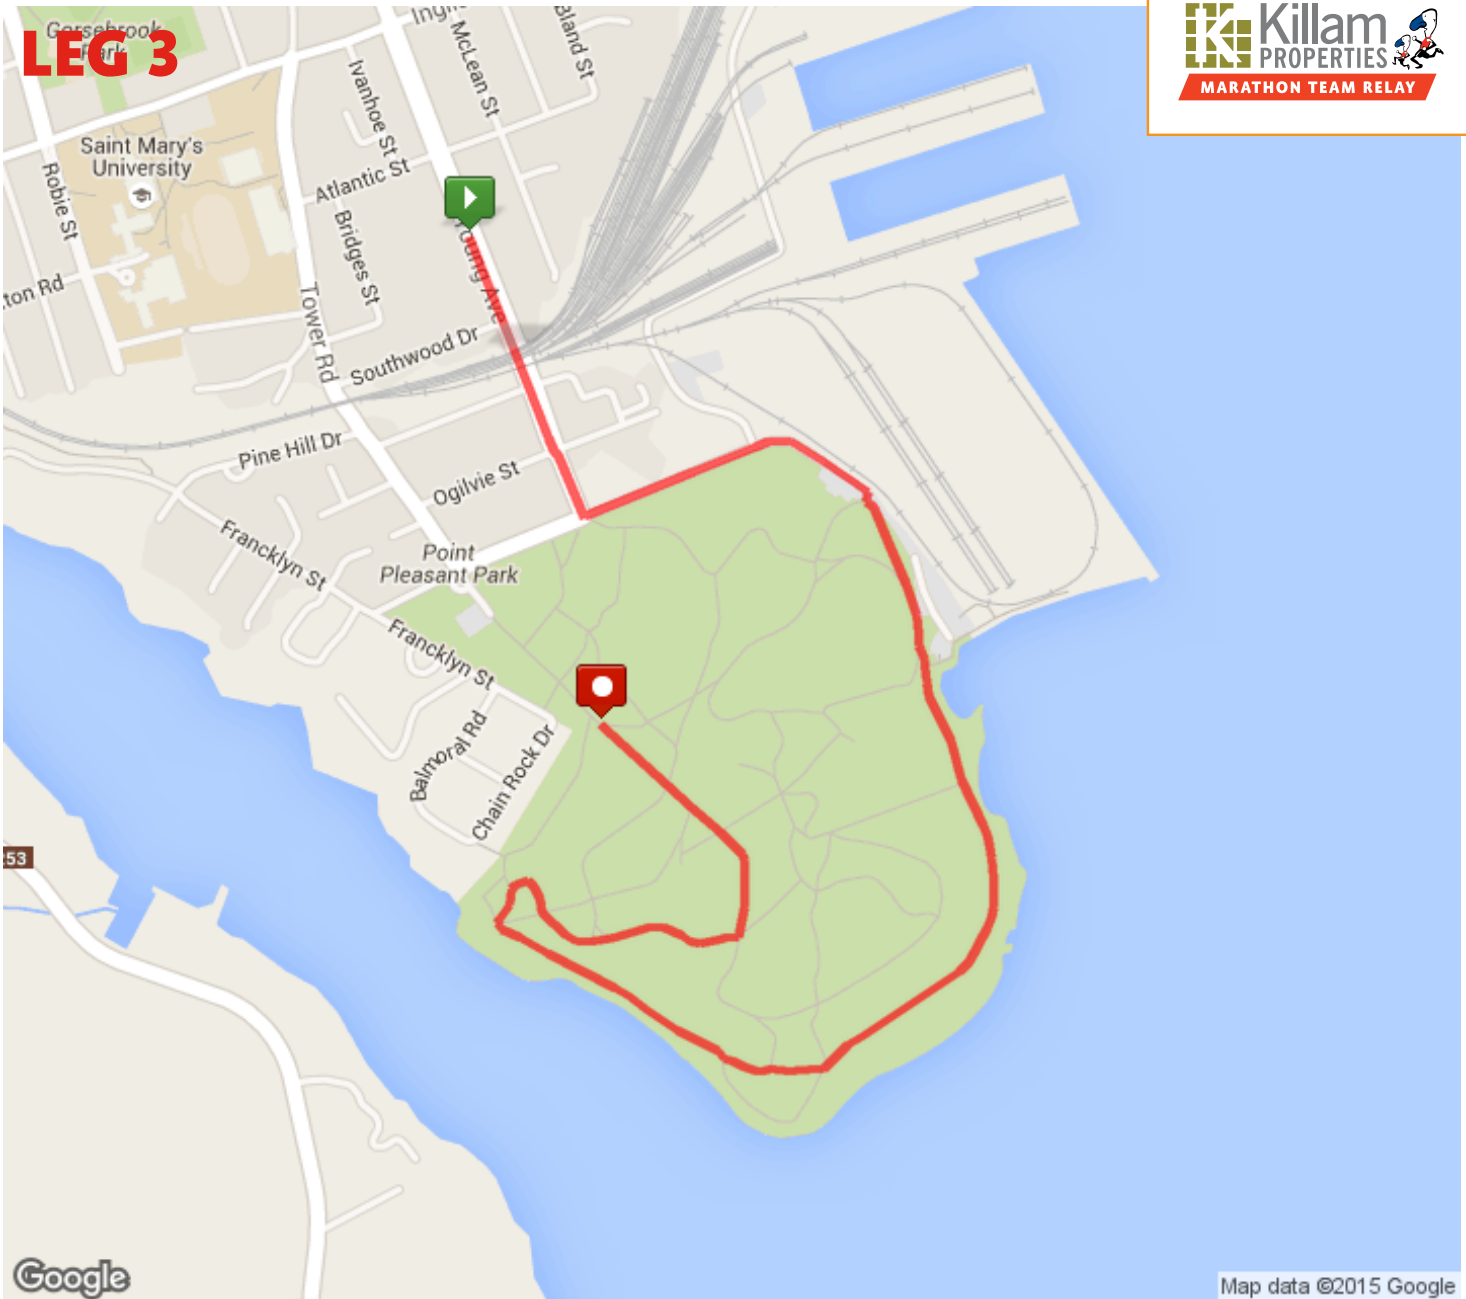

Measured Distance*: 3.8KM

Approximate Cumulative Elevation Gain: 423.89m (max: 76.5m)

LEG 3

*Distances displayed on route maps may vary slightly due to calculations provided by the mapping software.