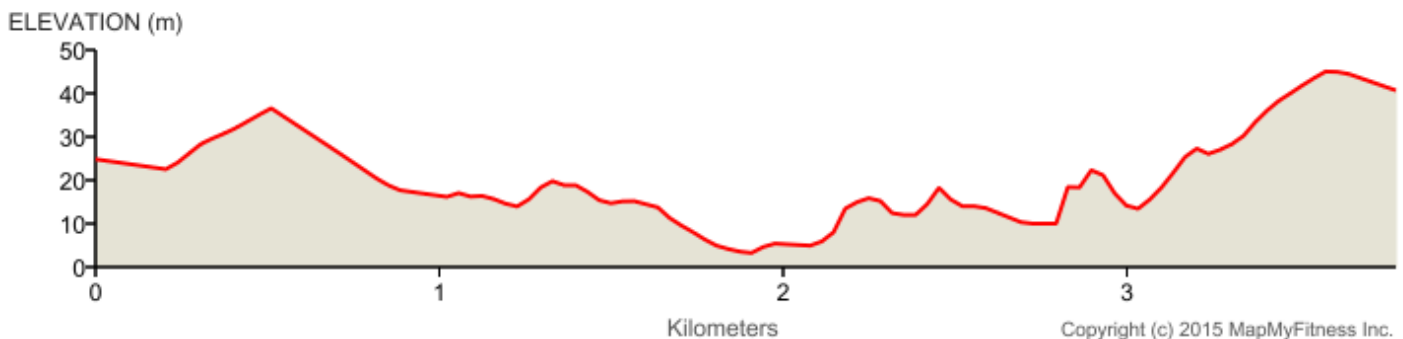

Measured Distance*: 3.8KM

Approximate Cumulative Elevation Gain: 423.89m (max: 76.5m)

LEG 3

*Distances displayed on route maps may vary slightly due to calculations provided by the mapping software.