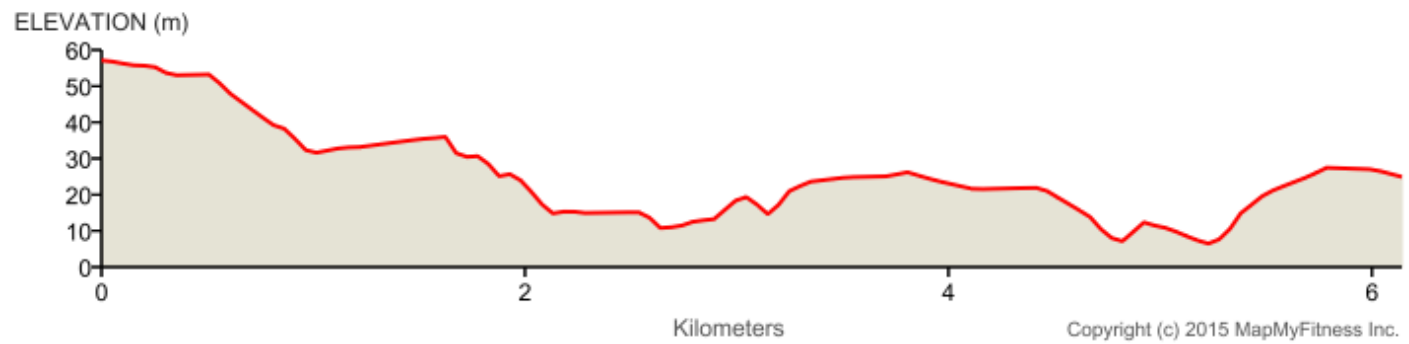

# ROUTE MAP

## KILLAM PROPERTIES MARATHON TEAM RELAY

Measured Distance\*: 6.1KM  
 Approximate Cumulative Elevation Gain: 423.89m (max: 76.5m)

\*Distances displayed on route maps may vary slightly due to calculations provided by the mapping software.