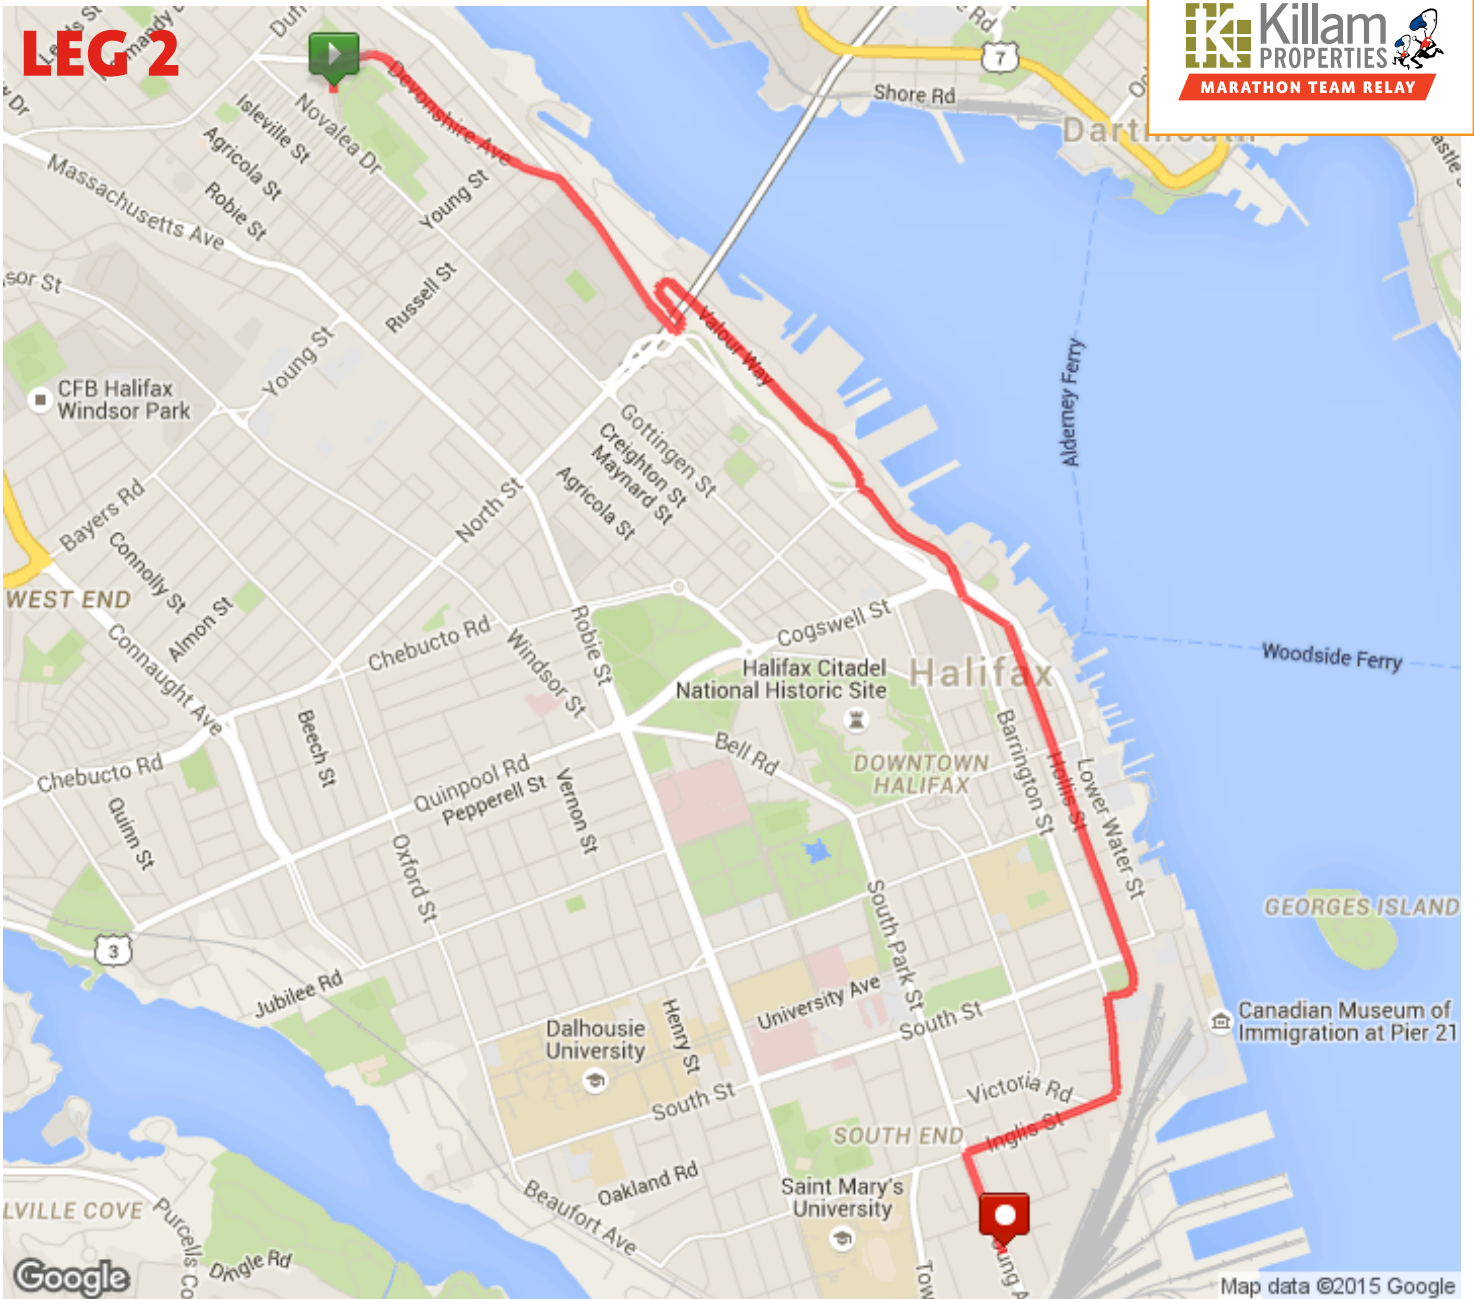

# ROUTE MAP

## KILLAM PROPERTIES MARATHON TEAM RELAY

Measured Distance\*: 6.1KM  
 Approximate Cumulative Elevation Gain: 423.89m (max: 76.5m)

\*Distances displayed on route maps may vary slightly due to calculations provided by the mapping software.