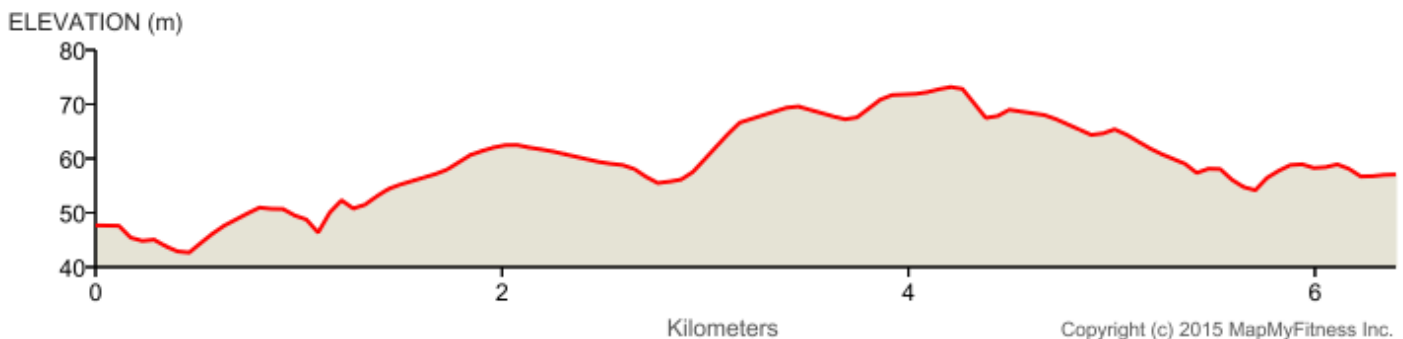

Measured Distance*: 6.4KM

Approximate Cumulative Elevation Gain: 423.89m (max: 76.5m)

LEG 1

*Distances displayed on route maps may vary slightly due to calculations provided by the mapping software.