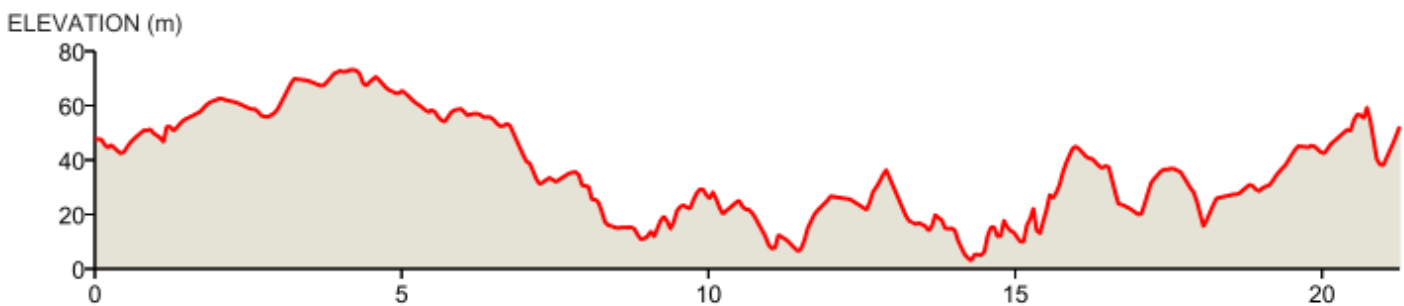

ROUTE MAP

BLUE NOSE HALF MARATHON

Measured Distance*: 21.4KM
Approximate Cumulative Elevation Gain: 181.71m (max: 73.26m)

*This route has been measured and certified at 21.1 KM. Distances displayed on route maps may vary slightly due to calculations provided by the mapping software.