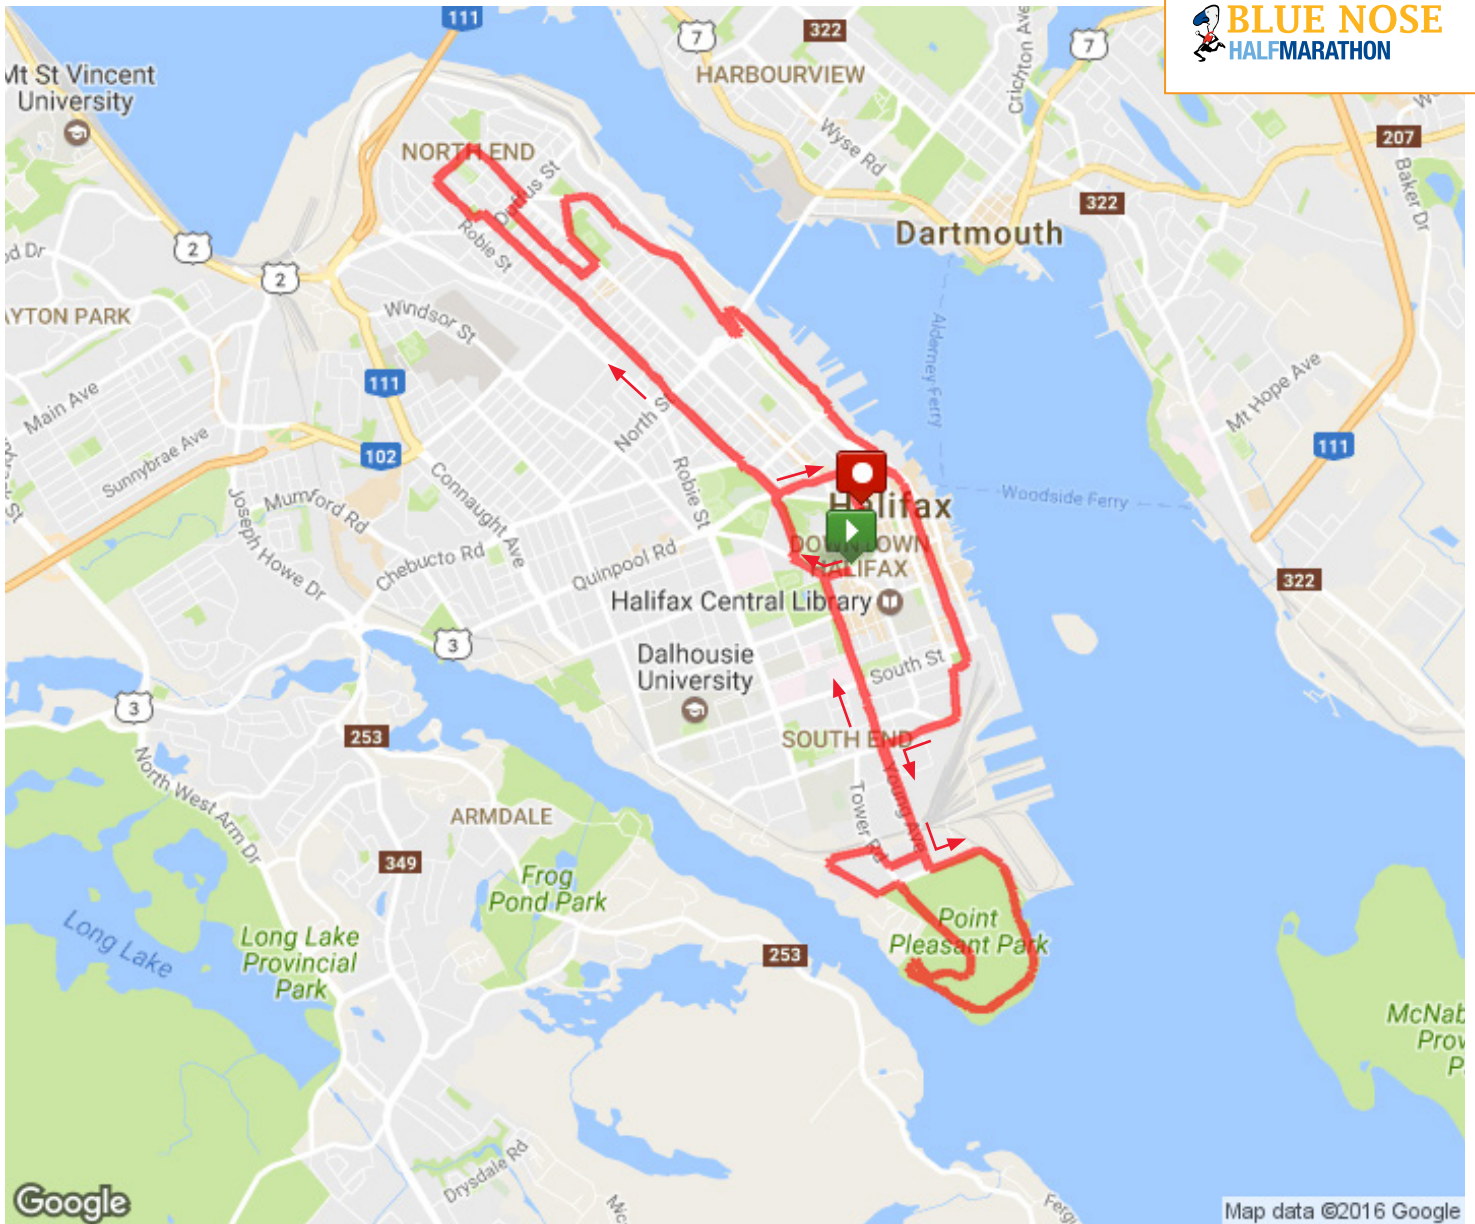

ROUTE MAP

BLUE NOSE HALF MARATHON

Measured Distance*: 21.4KM
Approximate Cumulative Elevation Gain: 181.71m (max: 73.26m)

*This route has been measured and certified at 21.1 KM. Distances displayed on route maps may vary slightly due to calculations provided by the mapping software.