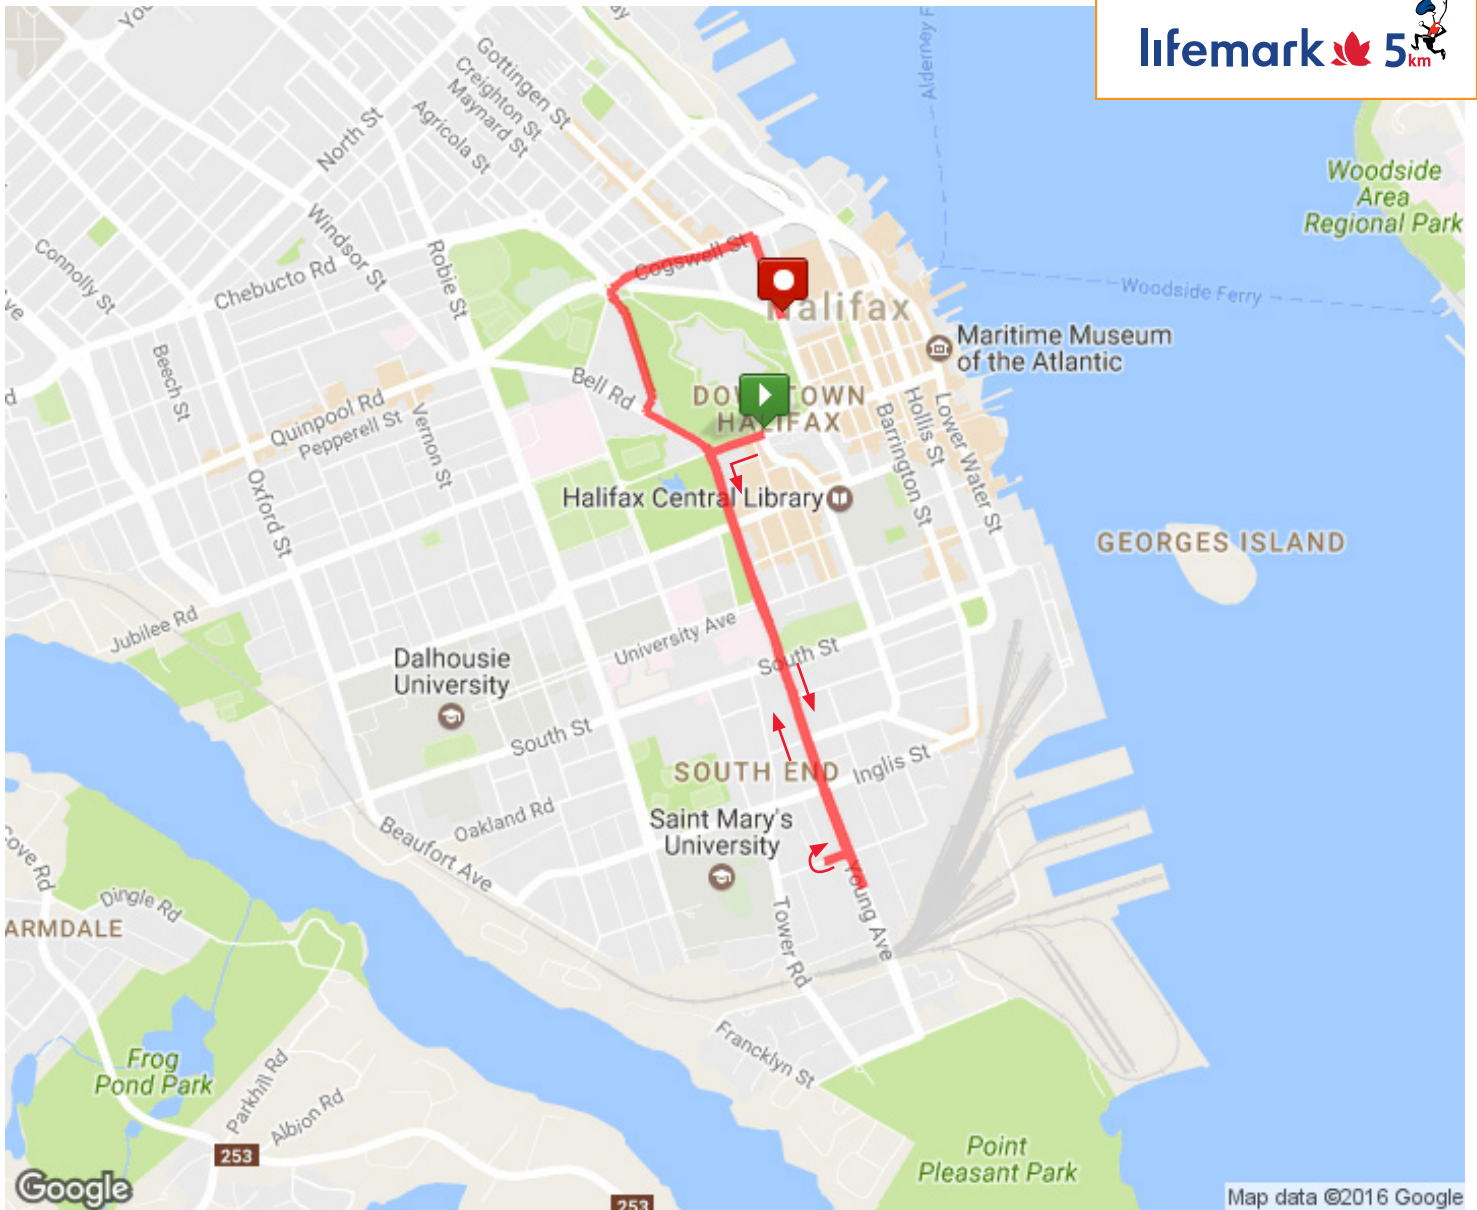

# ROUTE MAP LIFEMARK 5KM

Measured Distance\*: 5KM  
Approximate Cumulative Elevation Gain: 34.19m (max:59.88m)

\*This route has been measured and certified at 5 KM. Distances displayed on route maps may vary slightly due to calculations provided by the mapping software.