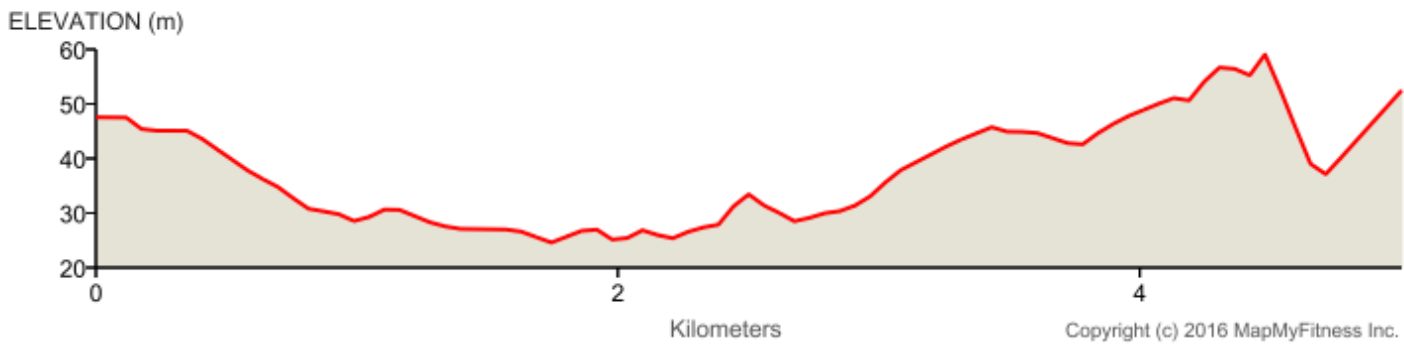

# ROUTE MAP LIFEMARK 5KM

Measured Distance\*: 5KM  
Approximate Cumulative Elevation Gain: 34.19m (max:59.88m)

\*This route has been measured and certified at 5 KM. Distances displayed on route maps may vary slightly due to calculations provided by the mapping software.